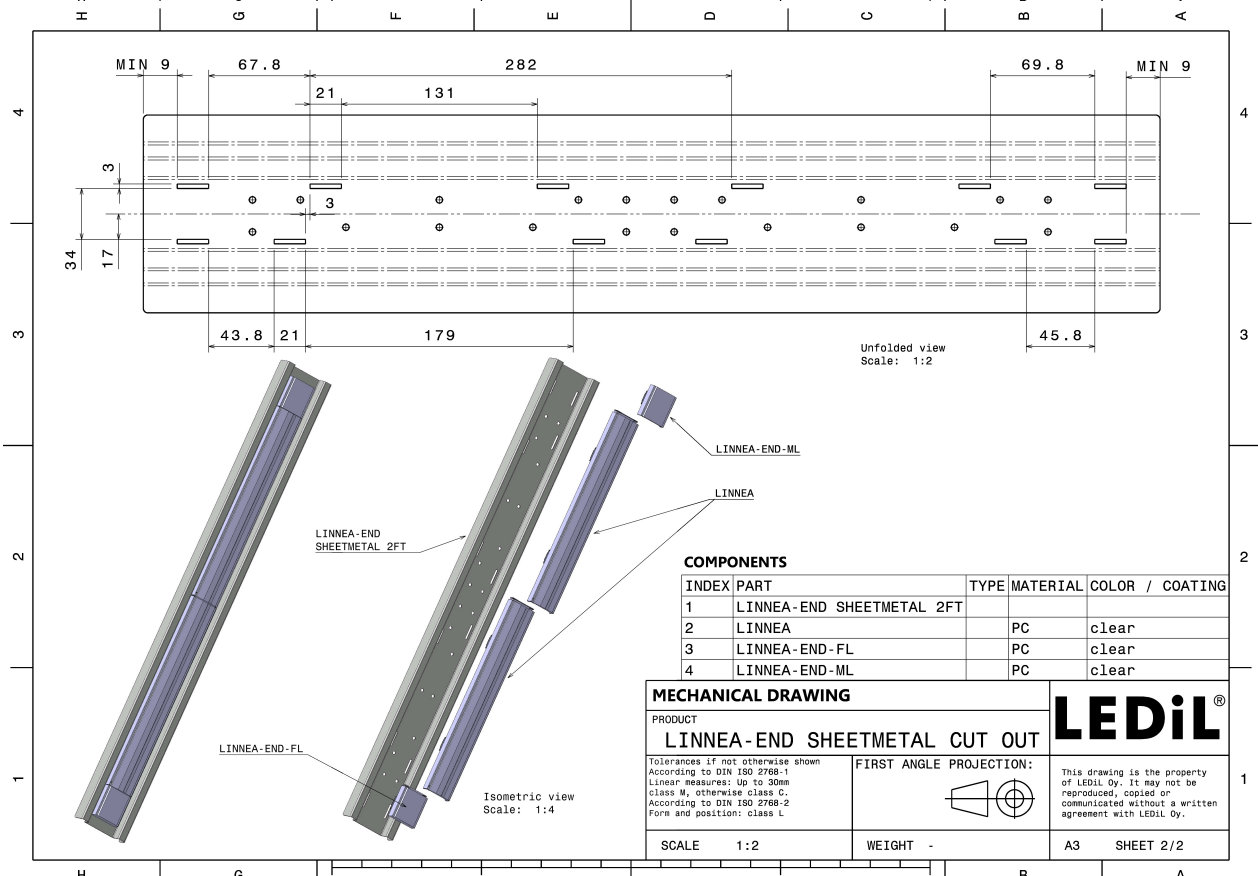

### LINNEA-ZT25-END-B-ML

Long, male end cap compatible with LINNEA-ZT25-B

#### TECHNICAL SPECIFICATIONS:

Dimensions	40 mm
Height	9.5 mm
Fastening	clips
Colour	clear
Box size	398 x 298 x 265 mm
Box weight	8.6 kg
Quantity in Box	864 pcs
ROHS compliant	yes ⓘ

#### MATERIAL SPECIFICATIONS:

Component	Type	Material	Colour
LINNEA-ZT25-END-B-ML	Accessory	PC	clear

#### GENERAL INFORMATION:

NOTE: The typical beam angle will be changed by different color, chip size and chip position tolerance. The typical total beam angle is the full angle measured where the luminous intensity is half of the peak value.