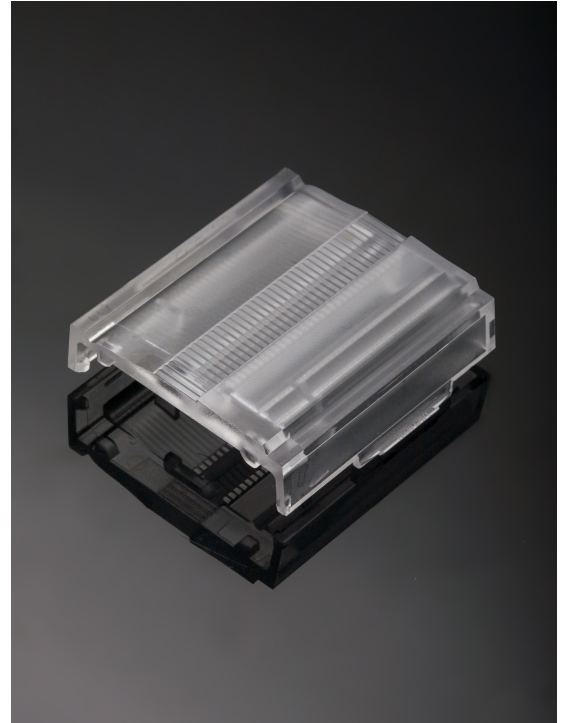

### LINNEA-ZT25-END-B-ML

Long, male end cap compatible with LINNEA-ZT25-B

#### TECHNICAL SPECIFICATIONS:

Dimensions	40 mm
Height	9.5 mm
Fastening	clips
Colour	clear
Box size	398 x 298 x 265 mm
Box weight	8.6 kg
Quantity in Box	864 pcs
ROHS compliant	yes ⓘ

#### MATERIAL SPECIFICATIONS:

Component	Type	Material	Colour
LINNEA-ZT25-END-B-ML	Accessory	PC	clear