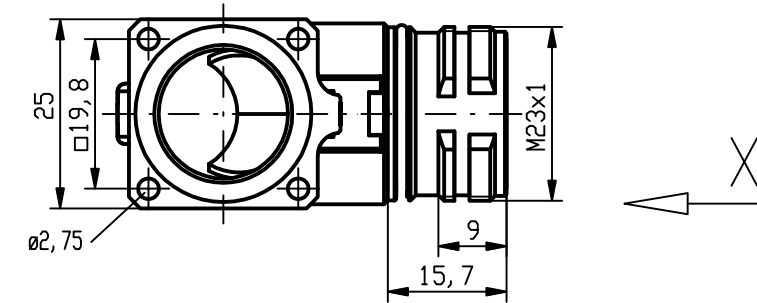

**Notes:**

Tolerances (unless specified): DIN ISO 2768 m

\*Crimp range only applies to "Crimp Contacts" version

DESCRIPTION EC NO.: WEU2009-0135 DRWN: BBRAUCH CH'KD: --- APPR: JKOLB 2008/11/17 2009/03/02 REV 1	QUALITY SYMBOLS ▽ = 0 ▽/C = 0	GENERAL TOLERANCES (UNLESS SPECIFIED) mm INCH 4 PLACES ±---- ±---- 3 PLACES ±---- ±---- 2 PLACES ±0.05 ±---- 1 PLACE ±0.1 ±---- ANGULAR ± --- °	DIMENSION STYLE MM DRAWN BY DATE BB 2008/11/17 CHECKED BY DATE JKO 2008/12/09 APPROVED BY DATE --- ---	SCALE --- DESIGN UNITS METRIC FIRST ANGLE PROJECTION
	DRAFT WHERE APPLICABLE MUST REMAIN WITHIN DIMENSIONS	MATERIAL NO. see table SIZE A3	DOCUMENT NO. SD-120231-003 SHEET NO. 1 OF 1	MOLEX INCORPORATED THIS DRAWING CONTAINS INFORMATION THAT IS PROPRIETARY TO MOLEX INCORPORATED AND SHOULD NOT BE USED WITHOUT WRITTEN PERMISSION

M23 FRONT PM RECEPT.  
MALE 90DEG FLANGE-MOUNT  
4 X DIA 2.7MM

MOLEX INCORPORATED

SD-120231-003 1 OF 1

THIS DRAWING CONTAINS INFORMATION THAT IS PROPRIETARY TO MOLEX INCORPORATED AND SHOULD NOT BE USED WITHOUT WRITTEN PERMISSION