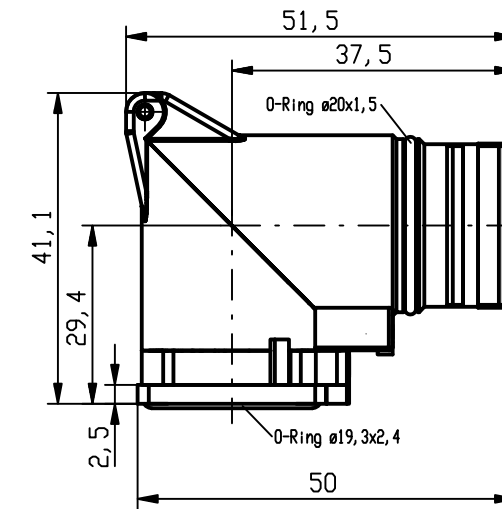

**Notes:**

Tolerances (unless specified): DIN ISO 2768 m

\*Crimp range only applies to "Crimp Contacts" version

DESCRIPTION EC NO.: WEU2009-0135 DRWN: BBRAUCH CH'KD: --- APPR: JKOLB 2008/11/17 2009/03/02 REV 1	QUALITY SYMBOLS ▽ = 0 ▽/C = 0	GENERAL TOLERANCES (UNLESS SPECIFIED) mm INCH 4 PLACES ±---- ±---- 3 PLACES ±---- ±---- 2 PLACES ±0.05 ±---- 1 PLACE ±0.1 ±---- ANGULAR ± --- °	DIMENSION STYLE MM DRAWN BY DATE BB 2008/11/17 CHECKED BY DATE JKO 2008/12/09 APPROVED BY DATE --- ---	SCALE --- DESIGN UNITS METRIC FIRST ANGLE PROJECTION
	DRAFT WHERE APPLICABLE MUST REMAIN WITHIN DIMENSIONS	MATERIAL NO. see table SIZE A3	DOCUMENT NO. SD-120231-003 SHEET NO. 1 OF 1	MOLEX INCORPORATED THIS DRAWING CONTAINS INFORMATION THAT IS PROPRIETARY TO MOLEX INCORPORATED AND SHOULD NOT BE USED WITHOUT WRITTEN PERMISSION

M23 FRONT PM RECEPT.  
MALE 90DEG FLANGE-MOUNT  
4 X DIA 2.7MM

MOLEX INCORPORATED

SD-120231-003 1 OF 1

THIS DRAWING CONTAINS INFORMATION THAT IS PROPRIETARY TO MOLEX INCORPORATED AND SHOULD NOT BE USED WITHOUT WRITTEN PERMISSION