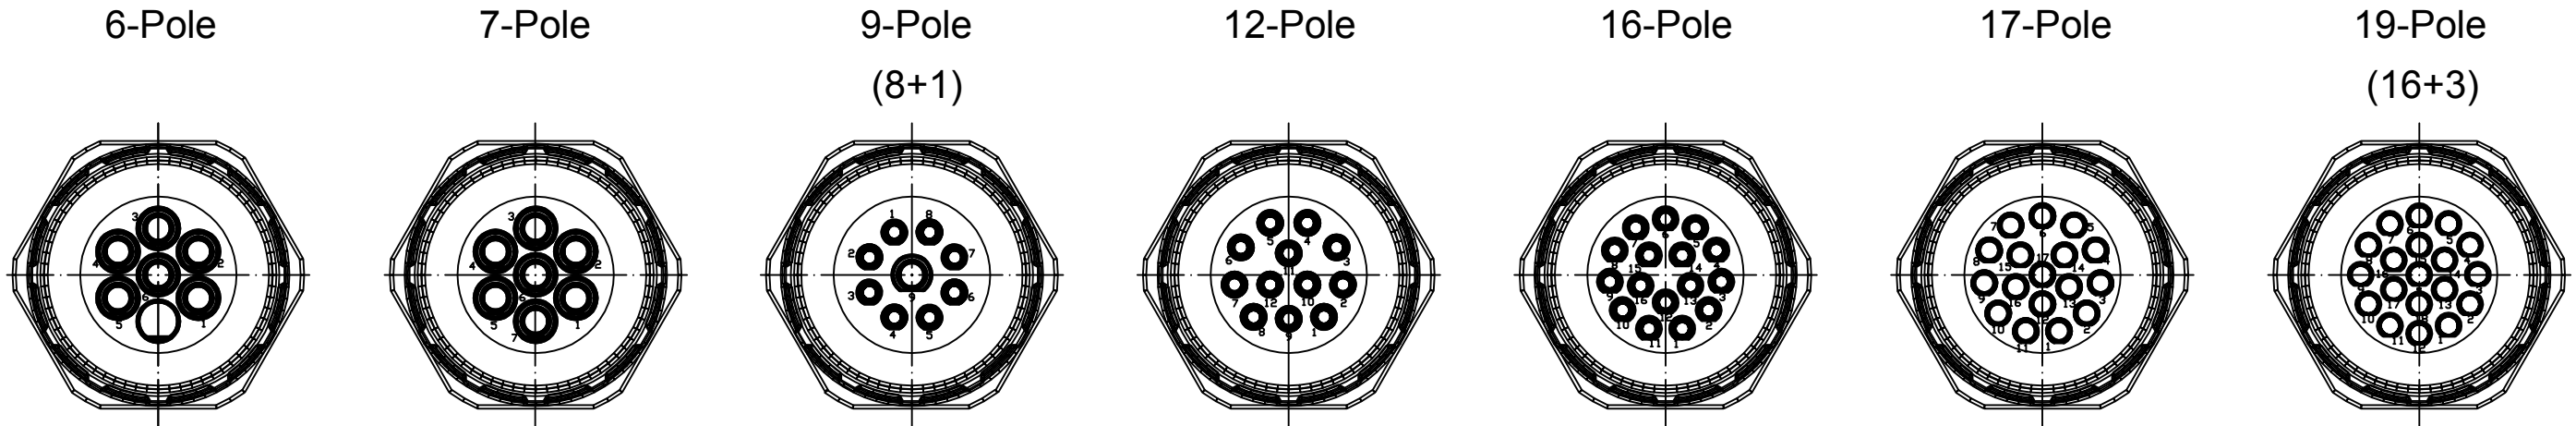

# Views from "X" rotated

	Cable Diameter	Solder Contacts	Crimp Contacts	Without Contacts
6 Pole		KRS6G27-5512 1202310043	KRS6G27-4012 1202310044	KRS6G27-0012 1202310045
		Crimp range*	0,75-2,5mm <sup>2</sup>	
7 Pole		KRS7G27-5512 1202310046	KRS7G27-4012 1202310047	KRS7G27-0012 1202310048
		Crimp range*	0,75-2,5mm <sup>2</sup>	
9 Pole (8+1)		KRS9G27-5512 1202310049	KRS9G27-4212 1202310050	KRS9G27-0012 1202310051
		Crimp range*	0,14-1,0mm <sup>2</sup> /0,75-2,5mm <sup>2</sup>	
12 Pole		KRSCG27-5512 1202310052	KRSCG27-0112 1202310053	KRSCG27-0012 1202310054
		Crimp range*	0,14-1,0mm <sup>2</sup>	
16 Pole		KRSHG27-5512 1202310055	KRSHG27-0112 1202310056	KRSHG27-0012 1202310057
		Crimp range*	0,14-1,0mm <sup>2</sup>	
17 Pole		KRSJG27-5512 1202310058	KRSJG27-0112 1202310059	KRSJG27-0012 1202310060
		Crimp range*	0,14-1,0mm <sup>2</sup>	
19 Pole (16+3)		KRSLG27-5512 1202310061	KRSLG27-1112 1202310062	KRSLG27-0012 1202310063
		Crimp range*	0,14-1,0mm <sup>2</sup> /0,14-1,0mm <sup>2</sup>	

M23 FRONT PM RECEPT.  
MALE 90DEG FLANGE-MOUNT  
4 X DIA 2.7MM

MOLEX INCORPORATED

SD-120231-003 1 OF 1

THIS DRAWING CONTAINS INFORMATION THAT IS PROPRIETARY TO MOLEX INCORPORATED AND SHOULD NOT BE USED WITHOUT WRITTEN PERMISSION