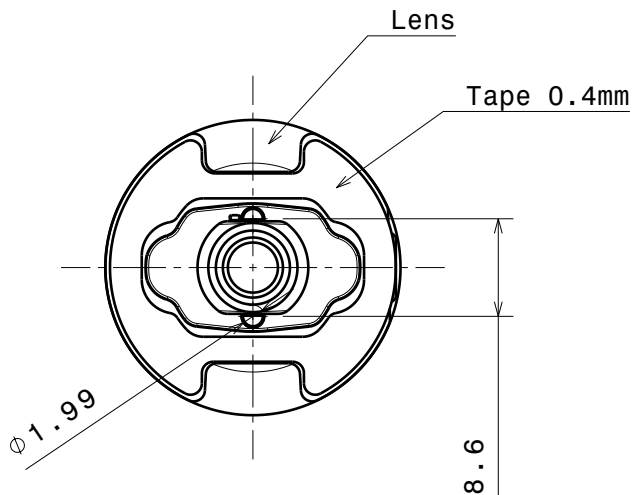

D

C

B

A

4

4

3

3

2

2

	C10253	Tape Double side adhesive	PU Foam	Black
	C15358	EMILY-WW	PMMA	Clear
INDEX	PART NO	DESCRIPTION	MATERIAL	COLOUR

Tolerances if not otherwise shown
According to DIN ISO 2768-1
Linear measures:
Up to 30mm class M, otherwise class C.
According to DIN ISO 2768-2
Form and position: class L

LEDiL LediL Oy
Salorankatu 10
FIN 24240 SALO
Finland

THIRD ANGLE PROJECTION:

DRAWING TITLE
CA15359_EMILY-WW

This drawing is the property of LEDiL Oy. It may not be reproduced, copied or communicated without a written agreement with LEDiL Oy.

SIZE PART NUMBER
A4 CA15359

SCALE 3:2 WEIGHT SHEET 1/1

D

A

1