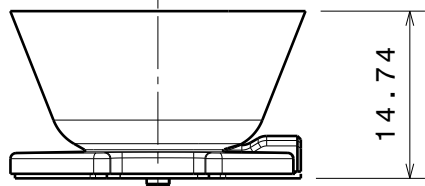

2

2

	C10253	Tape Double side adhesive	PU Foam	Black
	C15358	EMILY-WW	PMMA	Clear
INDEX	PART NO	DESCRIPTION	MATERIAL	COLOUR

Tolerances if not otherwise shown
 According to DIN ISO 2768-1
 Linear measures:
 Up to 30mm class M, otherwise class C.
 According to DIN ISO 2768-2
 Form and position: class L

SIZE PART NUMBER
A4 CA15359

SCALE 3:2 WEIGHT SHEET 1/1

D

A

1