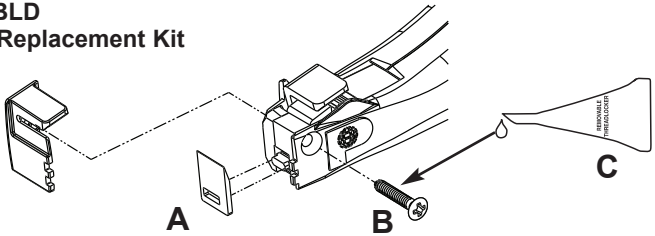

GTH REPLACEMENT KITS INSTALLATION INSTRUCTIONS

© Panduit Corp. 2013

1

KGTHBLD Blade Replacement Kit

**2**

KGTHTL Tension Lockout Kit

1. KGTHBLD – Blade Replacement Kit:

- A: Blade
- B: Screw
- C: Removable Threadlocker

2. KGTHTL – Tension Lockout Kit

- D: Lockout
- E: Screw

Replacement Parts (Sold Separately)

- WH24287C01 – Replacement Blade Guard Housing
- WH25092A01 – Extended Blade Guard

ENGLISH

PANDUIT

www.panduit.com