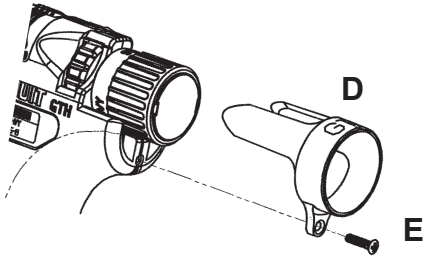

GTH REPLACEMENT KITS INSTALLATION INSTRUCTIONS

© Panduit Corp. 2013

1

KGTHBLD Blade Replacement Kit

**2**

KGTHTL Tension Lockout Kit

1. KGTHBLD – Blade Replacement Kit:

- A: Blade
- B: Screw
- C: Removable Threadlocker

2. KGTHTL – Tension Lockout Kit

- D: Lockout
- E: Screw

Replacement Parts (Sold Separately)

- WH24287C01 – Replacement Blade Guard Housing
- WH25092A01 – Extended Blade Guard

ENGLISH

PANDUIT

www.panduit.com