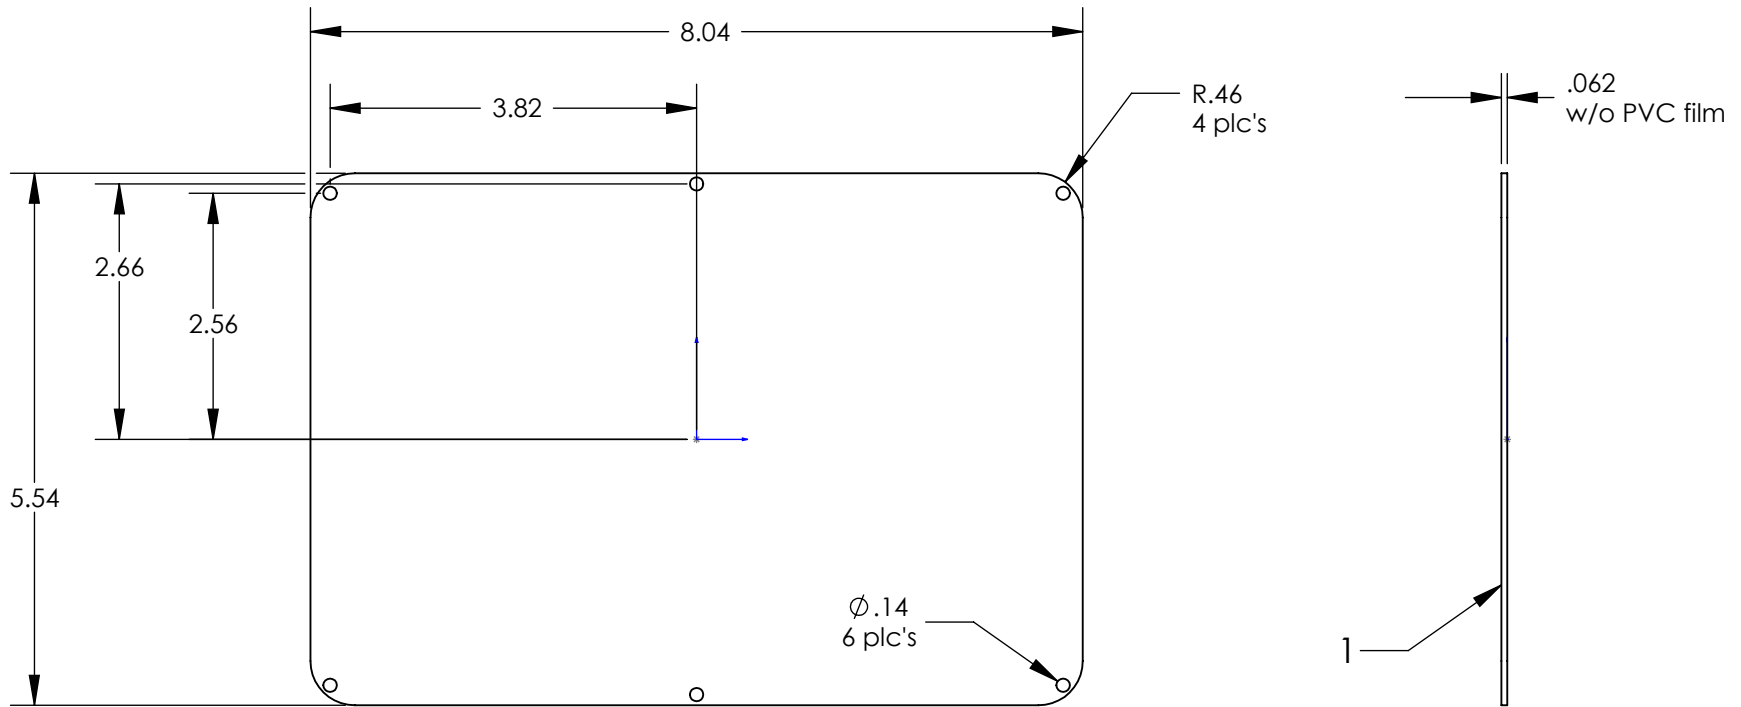

# SERPAC Electronic Enclosures 7150T 120 TOP PANEL KIT

**NOTES:**

- 1) PVC film this side.
- 2) Panel Kit includes:
  - 1 pc of pn 7151 120top aluminum panel.
  - 6 pcs of pn 6005 screws (#4 X 3/8").

# SERPAC Electronic Enclosures 7150B 120 BOTTOM PANEL KIT

## NOTES:

1) PVC film this side.

## 2) Panel Kit includes:

1 pc of pn 7152 120 bottom aluminum panel.

1 pc of pn 8101 Instrument panel O-ring for 120.

6 pcs of pn 8000 O-ring.

6 pcs of pn 6005 screws (#4 X 3/8").