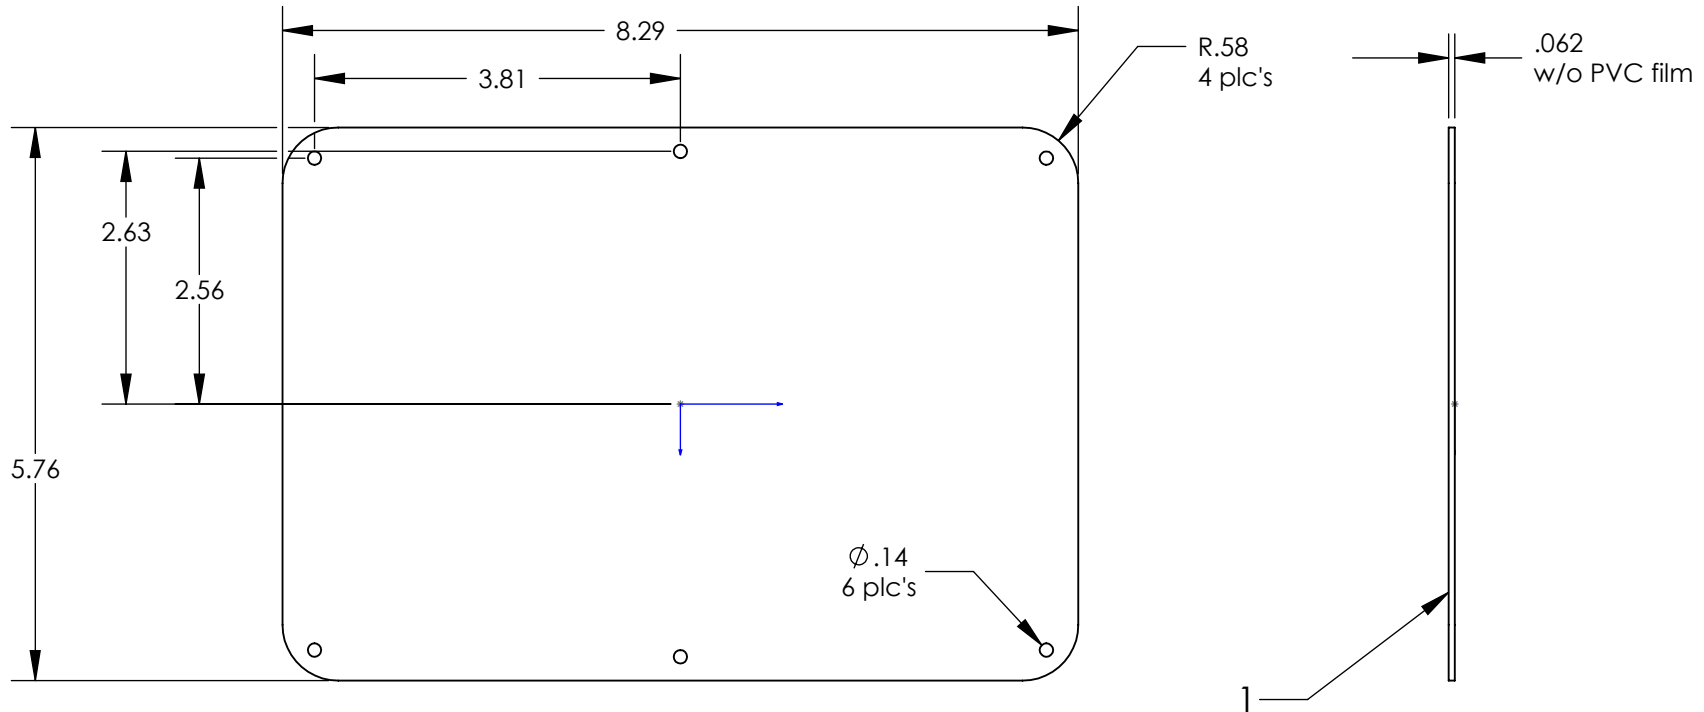

# SERPAC Electronic Enclosures 7150T 120 TOP PANEL KIT

**NOTES:**

- 1) PVC film this side.
- 2) Panel Kit includes:
  - 1 pc of pn 7151 120top aluminum panel.
  - 6 pcs of pn 6005 screws (#4 X 3/8").

# SERPAC Electronic Enclosures 7150B 120 BOTTOM PANEL KIT

## NOTES:

1) PVC film this side.

## 2) Panel Kit includes:

1 pc of pn 7152 120 bottom aluminum panel.

1 pc of pn 8101 Instrument panel O-ring for 120.

6 pcs of pn 8000 O-ring.

6 pcs of pn 6005 screws (#4 X 3/8").