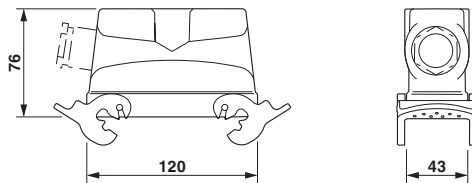

HEAVYCON B24 sleeve housing, with double locking latch, height 72 mm, with screw connection 1 x Pg21, lateral cable outlet

Key commercial data

Packing unit	1 PCE
Custom tariff number	85389099
Country of origin	Germany

Technical data

Product type	Housing with locking latch
Type of locking	With double locking latch
Design	B24
Height	76 mm
Direction of the cable outlet	Lateral
Housing type	Sleeve housings
Protective cover integrated	No
Cable gland integrated	Yes
Housing material	Aluminum die-cast
Number of cable outlets	1

ETIM

ETIM 3.0	EC000437
ETIM 4.0	EC000437
ETIM 5.0	EC000437

UNSPSC

UNSPSC 6.01	31261502
UNSPSC 7.0901	31261502
UNSPSC 11	31261502
UNSPSC 12.01	31261502
UNSPSC 13.2	31261502

Drawings

Dimensioned drawing

Dimensional drawing