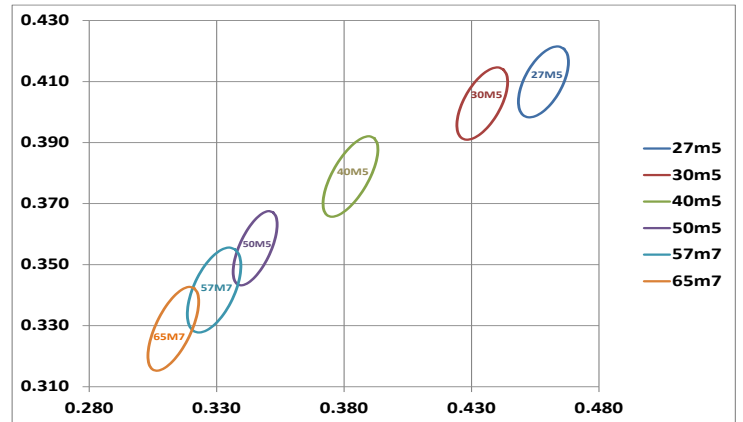

Chromaticity Binning

For further information

<http://luminus.com/products/midpower.html>

<http://www.luminus.com/wheretobuy>

Luminus Devices, Inc.

US Headquarters
1145 Sonora Ct.
Sunnyvale, CA 94086,
USA

Tel: +1 (408) 708-7000
Fax: +1 (408) 245-2546
sales@luminus.com
www.luminus.com

US East Coast Office
175 New Boston Street
Woburn, MA 01801,
USA

Tel: +1 (978) 528-8000
Fax: +1 (978) 528-8001
sales@luminus.com
www.luminus.com

Luminus China
4FE, No. 1725, Lvling Rd.,
Xiamen, Fujian
361009, P.R. China

Tel: +86-13606901640
chinasales@luminus.com
asiamarket@luminus.com
朗明纳斯光电(廈門)有限公司

中國福建省廈門市
呂嶺路1725號四樓