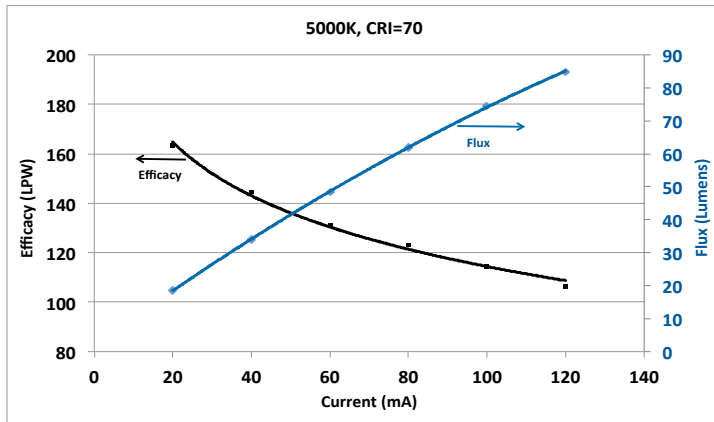

### Features

- High efficacy
- CRI options: 70+, 80+, 90+(sampling)
- Wide color selection: 2700K-6500K
- 6V input

## Product Performance

Package	Current	Typical Voltage (V)	Typical Power (W)	CCT (K)	CRI	Typical (25 °C)	
						Lumens	Efficacy (LPW)
3014	80	6.1	0.488	2700	80	54	111
				2700	90	49	100
				3000	80	54	111
				3000	90	49	100
				4000	70	64	131
				4000	80	58	119
				4000	90	52	107
				5000	70	62	127
				5000	80	58	119
				5700	70	64	131
				5700	80	60	123
				6500	70	64	131
				6500	80	60	123

## Efficacy & Flux vs Current (25°C)